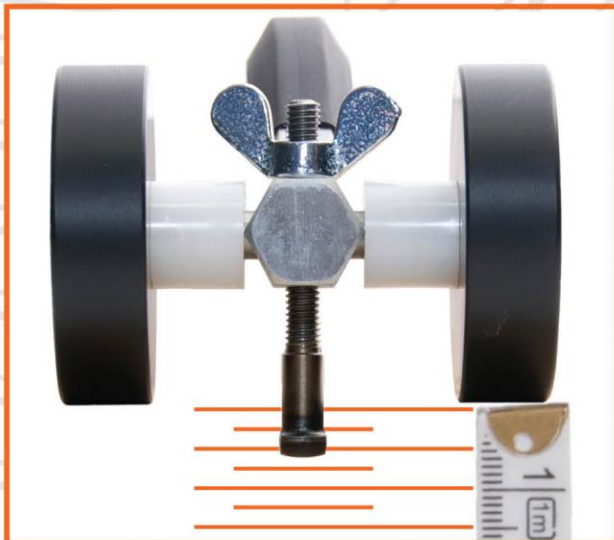

Easypointer®

RAKING & SHAPING EXCESS MORTAR IN ONE MOVEMENT

Safety
adequate distance
from the brick wall

Grip
ergonomic and
comfortable shape
for maximum grip

Handle
aluminium,
ultra light

Adjustable depth
simple and robust
construction

Wheels
solid and wear-
resistant POM plastic

Easypointer®
easy to clean

Pointer pin
hardened steel,
adjustable depth
of joint,
different widths
available

Check our
website:

98325847 210309

Easypointer® reduces building time

+31 (0) 499 494 590
info@easypointer.nl
www.easypointer.nl

Raking

Raked mortar joints are the trend of today. This style of brick joint is homogeneous, stronger and better looking. No wonder that architects prefer this joint to concave or extruded styles. With Easypointer® you can reduce time consumption. Raking & shaping excess mortar in only one movement.

4,5mm 6mm 7,5mm 9mm 10,5mm 12mm 13,5 mm
Width of pointing pin

Adjustable

The Easypointer® has an adjustable pointer pin of hardened steel. It rakes excess mortar out of the joint. In the same movement remaining mortar is shaped. The pointer pin can easily be adjusted for joint depths of 0 to 15 mm. It is available in different sizes. The pins vary in width, but also in shape. The Easypointer® comes standard with a 7,5mm wide pointing pin.